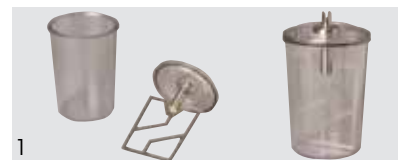

*Other voltages on request

Included in delivery	Item no.:
Beaker, medium cpl. 350 ml	171283
Mounting set	174358
VC hose Ø 8 x 6 textile (blue) 2 m**	320026
Accessories	Item no.:
Table stand (W 219 x H 467 x D 308 mm)	171777
Beaker, extra small cpl. 75 ml	171295
Beaker, small cpl. 200 ml	171230
Beaker, medium cpl. 350 ml	171283
Beaker, large cpl. 600 ml	171237
Beaker, extra large cpl. 1000 ml	171269
PVC hose Ø 8x6 textile (blue) per meter**	320026
Vacuum washing beaker 600 ml	171275

Technical changes reserved

Wamix-Comfort IV with wall mount

Wamix-Classic IV and Wamix-Injector IV with wall mount

1. 1000 ml, 2. 600 + 350 ml, 3. 75 ml + 200 ml

Major features at a glance

- compact vacuum stirrers for low-cost entry to vacuum technology
- bubble-free mixing of plasters, embedding materials and silicone
- user-friendly operation, push-button start
- low-maintenance
- simple cleaning thanks to stay-clean surfaces
- 350 ml beaker and wall bracket supplied, table stand and other beaker sizes available as extras