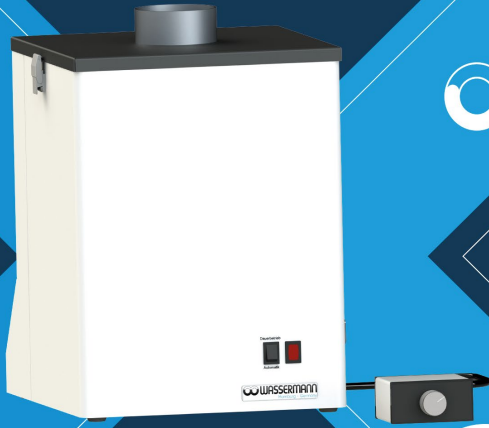

SG-1/1 Comfort Suction Unit

QUALITY MADE IN GERMANY SINCE 1927

Der Marathonsauger:

Single-station suction using the low-pressure principle, versatile for various applications - from polishing troughs to sandblasters. Durable and robust, made from high-quality metal. Extremely low maintenance and wear-resistant. Easy to clean thanks to low-maintenance surfaces.

Key Features at a Glance:

- Automatic fill level monitoring
- Auto-start functionality
- Maximum flexibility with a highly compact design
- Nearly silent operation, no cooling of hands
- Brushless motor for extended lifespan
- Suitable for continuous operation
- **Optional:** Stepless power adjustment via rotary knob

Included in the delivery:

- Power cord with switchable Schuko plug
- Micro fine dust filter bag (yellow), dust class M

Technical Specifications

Power: 170 W
Current Consumption: 0.75 A

Suction Power: 500 m³/h (free-blowing)
Dimensions (W x H x D): 260 x 400 x 330 mm

Weight: 9.9 kg
Sound Level: 59 dB(A)

SG 1/1

Item No. 140995

SG 1/1 Comfort

Item No. 140991

Drehpoti

Item No. 140480

Info & Consultation:

Wassermann Dental-Maschinen GmbH
Rudorffweg 15 - 17
21031 Hamburg, Germany

Tel: +49 (0)40 730 926-0
www.wassermann-dental.com
sales@wassermann-dental.com