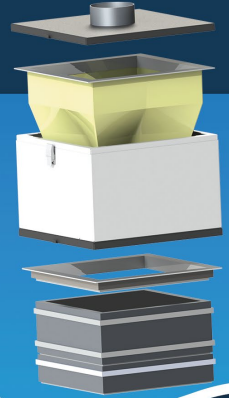

SG-1/1 Comfort Suction Unit

QUALITY MADE IN GERMANY SINCE 1927

Der Marathonsauger:

Single-station suction using the low-pressure principle, versatile for various applications - from polishing troughs to sandblasters. Durable and robust, made from high-quality metal. Extremely low maintenance and wear-resistant. Easy to clean thanks to low-maintenance surfaces.

Key Features at a Glance:

- Automatic fill level monitoring
- Auto-start functionality
- Maximum flexibility with a highly compact design
- Nearly silent operation, no cooling of hands
- Brushless motor for extended lifespan
- Suitable for continuous operation
- **Optional:** Stepless power adjustment via rotary knob

Included in the delivery:

- Power cord with switchable Schuko plug
- Micro fine dust filter bag (yellow), dust class M

Technical Specifications

Power: 170 W
Current Consumption: 0.75 A

Suction Power: 500 m³/h (free-blowing)
Dimensions (W x H x D): 260 x 400 x 330 mm

Weight: 9.9 kg
Sound Level: 59 dB(A)

SG 1/1

Item No. 140995

SG 1/1 Comfort

Item No. 140991

Drehpoti

Item No. 140480

Info & Consultation:

Wassermann Dental-Maschinen GmbH
Rudorffweg 15 - 17
21031 Hamburg, Germany

Tel: +49 (0)40 730 926-0
www.wassermann-dental.com
sales@wassermann-dental.com